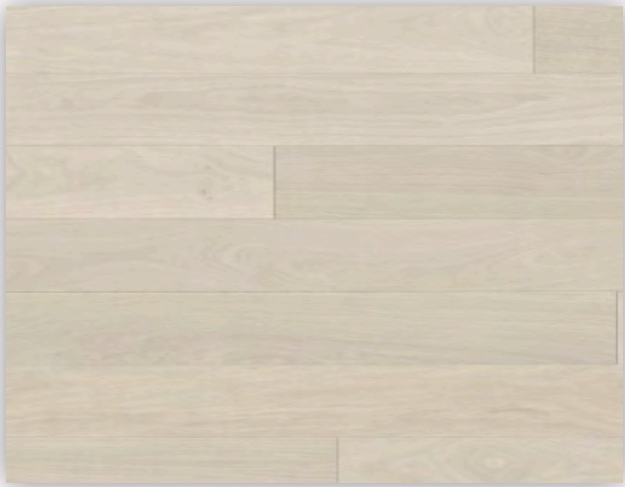

TIMELESS

Europa Collection

Elbe

All measurements nominal, materials subject to normal variations inherent in natural wood products.

Images subject to limitations of reproduction and display on individual devices.

Product Details

Species	Oak
Color	Light
Finish	Ultra Matte Aluminum Oxide
Grade	Prime
Texture	Smooth
Edges	2 Side Micro Bevel with square butt joints, for the European Long Plank visual
Thickness	9/16" (14.3mm)
Width	5 1/2" (139.7mm)
Lengths	23" - 86 5/8" (584.2mm - 2200.3mm)
Top Layer	3.5mm Dry Sawn Wear Layer - Natural (not smoked or carbonized)
Core	Lumber Core
Profiling	Tongue and Grooved on Four Sides