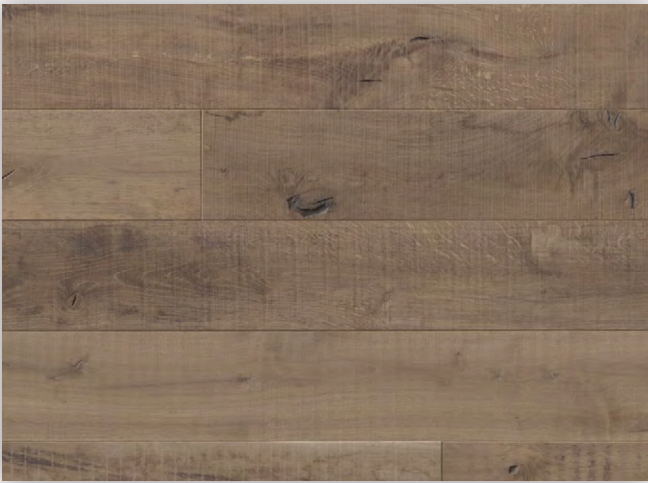

TIMELESS

Mill Creek Collection

Hopkins

All measurements nominal, materials subject to normal variations inherent in natural wood products.

Images subject to limitations of reproduction and display on individual devices.

Product Details

Species	Oak
Color	Medium
Finish	Ultra-Matte UV Urethane with Aluminum Oxide
Grade	Character/Knotty Reclaimed Look
Texture	Sawcut & Wire-brushed with weathered characteristics
Edges	4 Side Micro Bevel
Thickness	5/8" (15.9mm)
Width	7 1/2" (190.5mm)
Lengths	23" - 75" (584.2mm - 1905mm)
Top Layer	4mm Dry Sawn Wear Layer
Core	Hardwood Plywood
Profiling	Tongue and Grooved on Four Sides